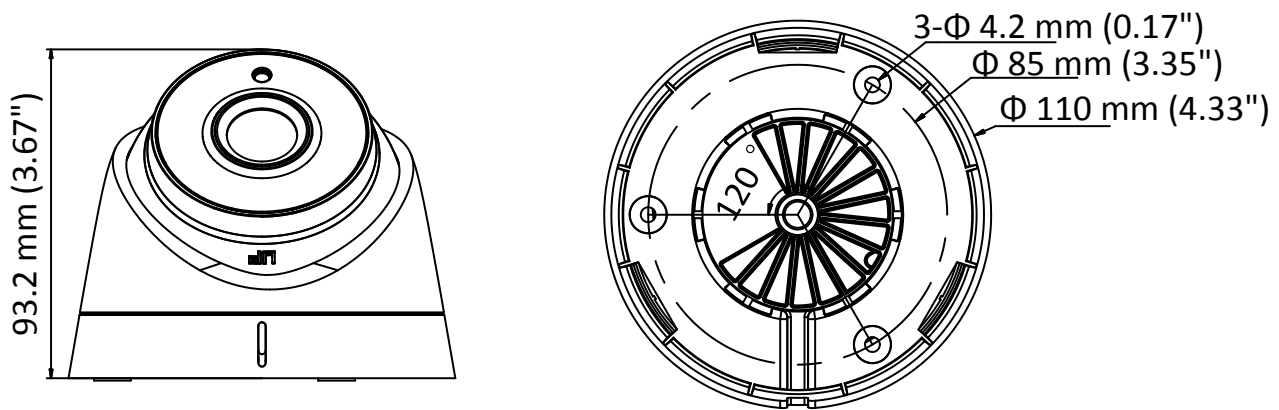

Dimensions